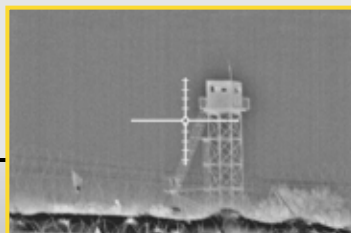

Sii WS

THERMAL WEAPON SIGHT

The Sii WS thermal weapon sight provides enhanced night vision capabilities for a variety of applications. Sii WS delivers high-resolution night time images to carbines and rifles, enabling human size target detection up to 2,000 meters and vehicle detection up to 4,000 meters.

APPLICATIONS

The **Sii WS** thermal weapon sight is designed to increase accuracy and effectiveness — enhancing the safety of security personnel during operations. Sii WS provides the ability to detect threats in total darkness, bad weather, or when the target is camouflaged. The high contrast thermal imaging allows users to easily detect people against the background as their body heat clearly gives away their location.

Imaging Characteristics	
Resolution	640x480, 17µm
Spectral Response	7 - 14µm
Frame Rate	60Hz
Video Output	PAL / NTSC
Display	OLED Matrix, SVGA
OLED Gain Adjustment	Manual
Brightness and Contrast Adjustment	Manual / Auto
Digital Zoom	x1 to x4 (0.2 steps)
Optical Magnification	x4 (with 75mm lens)
Eye Relief	24mm
Lens Size	45mm, 60mm, 75mm, 100mm, 140mm
Reticle	Sixteen reticles, B/W, range estimation, dynamic reticle
Polarity Control	White hot / Black hot
Focus	Adjustable 5m to infinity
Image Storage	Up to 200 images
Additional Features	Digital compass, elevation / rotation calculation, dynamic reticle
Characteristics	
Waterproof	IP67
Operating Temperature	-40°C to +50°C (-40°F to +122°F)
Operating Time	Up to 9 hours (2x 18650 batteries)
Startup Time	5 seconds
External Power Input	Yes
External Video Output	Yes
Output Computer Communication	Yes (via USB port)
Weight	Less than 1kg (2.2 lb) with batteries
Interface	Standard rail grabber